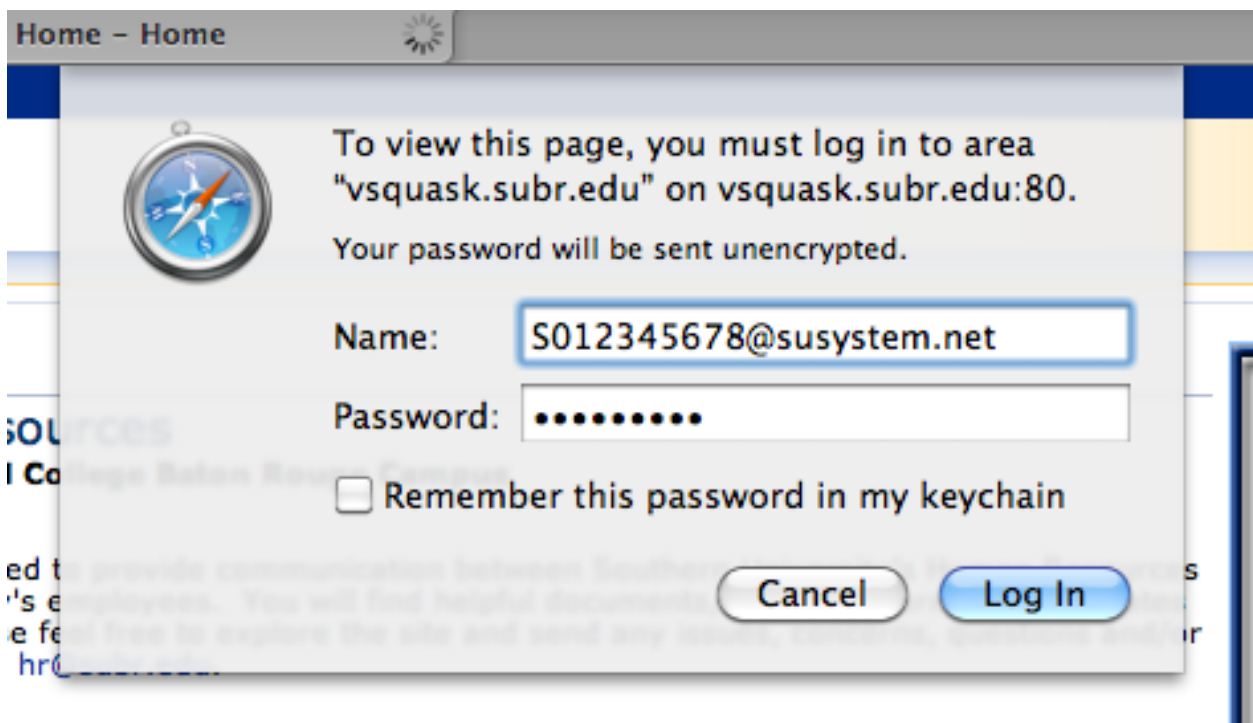

How to login to vsquask.subr.edu from *SULC, SUSLA, SUAG, and SUNO*

Step 1: Go to <http://vsquask.subr.edu>

Step 2: Click the **Sign In** in the upper right.

Step 3: Login in with you susystem.net credentials

Note: The username is of the form **S#@susystem.net** and password is **SU#<6 digit birthday>**. Example S#12345678@susystem.net and SU#021175 (birthday is Feb. 11, 1975).

If successful your name should appear in the upper right corner of the VSQuask website.