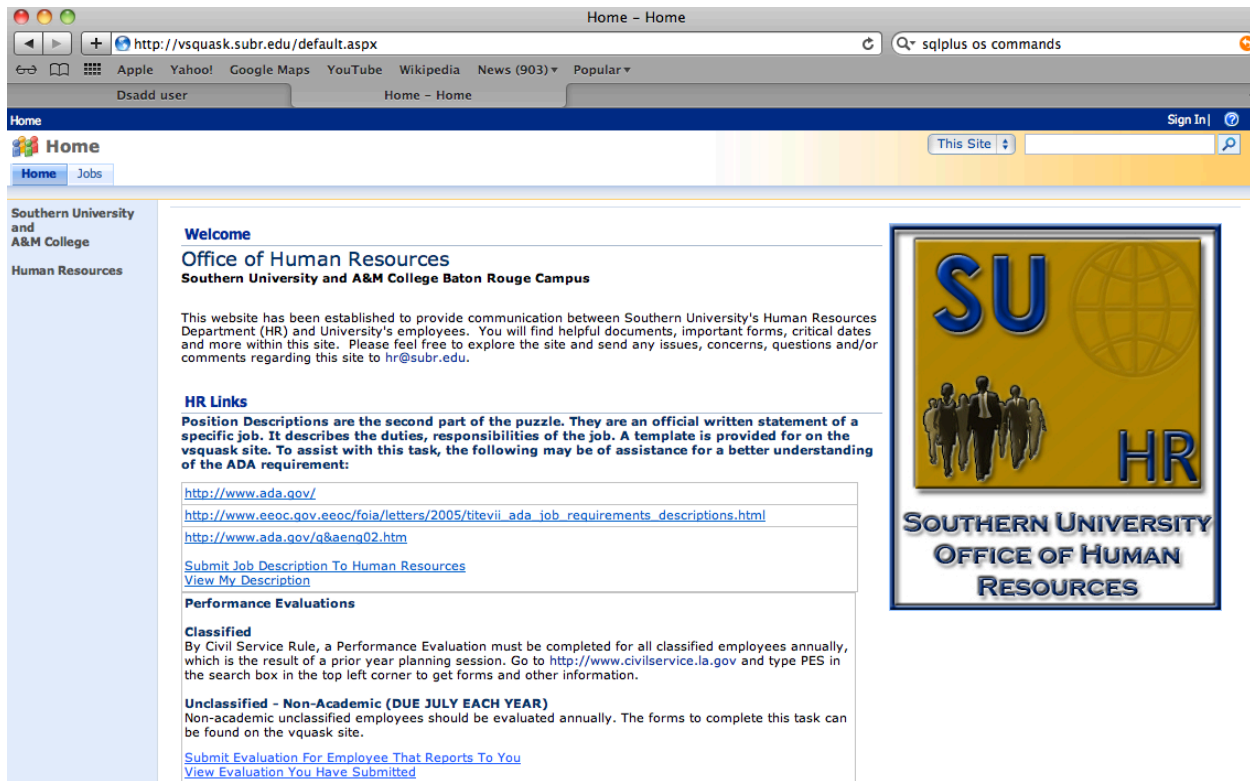

How to login to vsquask.subr.edu from *SULC, SUSLA, SUAG, and SUNO*

Step 1: Go to <http://vsquask.subr.edu>

Step 2: Click the **Sign In** in the upper right.

Step 3: Login in with you susystem.net credentials